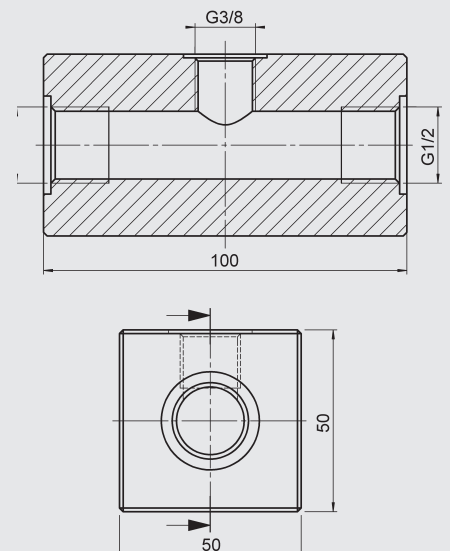

ZBM 22

Mounting block for AquaSensor
AS 1000 and AS 3000
Part No.: 3248511

Mounting block, device-specific HLB 1300

Connection accessories, device-specific AS 1000, AS 3000