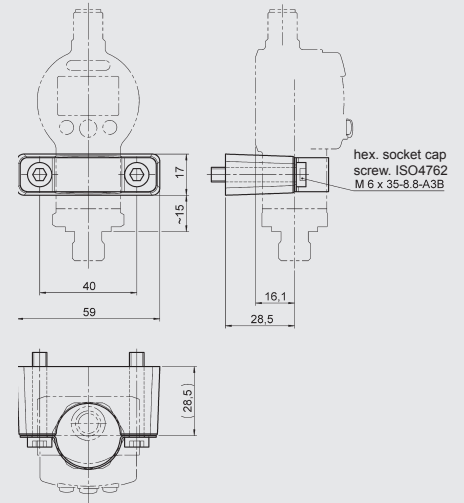

ZBM 02

Adapter female thread G1/4 – male thread G1/2 A, DIN 3852

Part No.: 257277

ZBM 13

Adapter female thread G1/4 - male thread G1/4 A, with orifice 0.5 mm

Part No.: 906968

ZBM 14

Adapter female thread G1/4 - male thread G1/4 (rotating)

Part No.: 907818

Mounting accessories, device-specific
EDS 3000, ETS 3000, AS 3000, ENS 3000 and HNS 3000

ZBM 3000

Clamp for wall-mounting
 - screw-type fitting -

(Material of lower section:
 TPE Santoprene 10187;
 Material of top section:
 Steel strip DIN 95381-1.4571)

Part No.: 3184630

ZBM 3100

Clamp for wall-mounting
 - weld-type fitting -

(Material of welding bridge:
 QSTE340TM, zinc coating
 EN 12329 FE/ZN8/B;
 Material of lower section:
 TPE Santoprene 10187;
 Material of top section:
 Steel strip DIN 95381-1.4571)