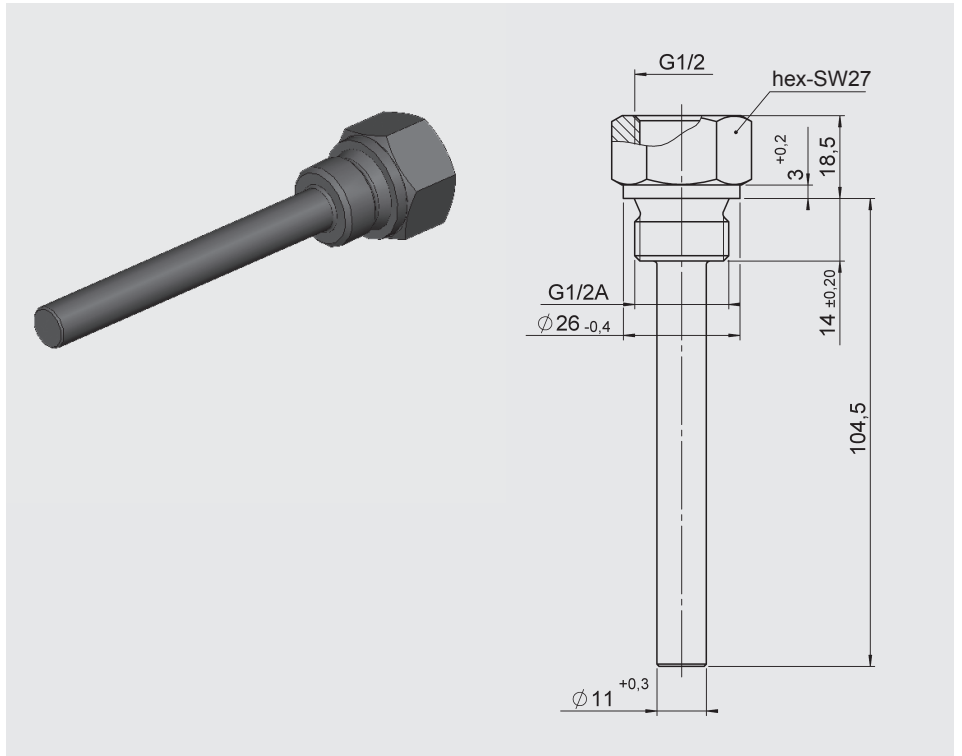

Part No.: 3184630

ZBM 3100

Clamp for wall-mounting
 - weld-type fitting -

(Material of welding bridge:
 QSTE340TM, zinc coating
 EN 12329 FE/ZN8/B;
 Material of lower section:
 TPE Santoprene 10187;
 Material of top section:
 Steel strip DIN 95381-1.4571)

Mounting kit EDS 601

- for front panel mounting-
(St4K32 DIN 1544)

Part No.: 905404

Mounting accessories, device-specific EDS 601

Protective sleeve for tank-mounting

(Material CuZn39Pb3 - DIN 1763, electro-nickel-plated)

Part No.: 909640

Tank mounting sleeve , device-specific ETS 3000 (100 mm)

ZBM 19

Straight bulkhead union ISO 8434

Part No.: 908738

Note: Not suitable for ENS with 250 mm probe length

Connection accessories, device-specific ENS 3000