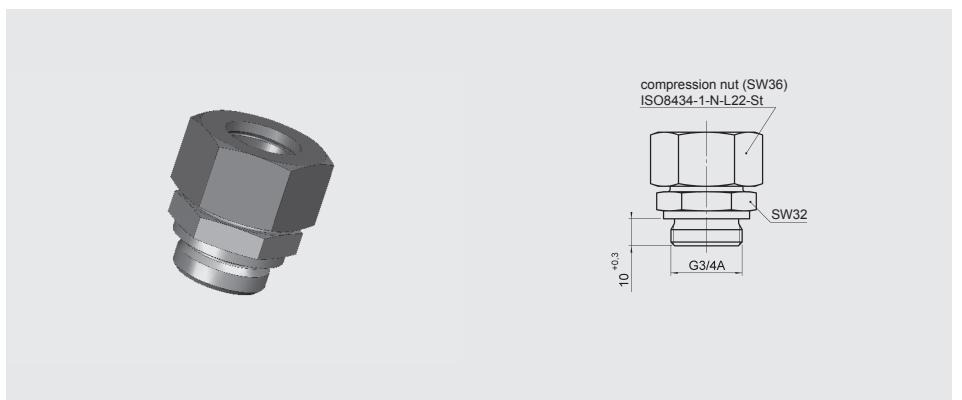

Part No.: 909640

Tank mounting sleeve , device-specific ETS 3000 (100 mm)

ZBM 19

Straight bulkhead union ISO 8434

Part No.: 908738

Note: Not suitable for ENS with 250 mm probe length

Connection accessories, device-specific ENS 3000

ZBM 20

Straight male stud coupling to ISO 8434

Part No.: 908739

ZBM 21 (Flow)

Mounting block for HLB 1300
for flow rates > 2 l/min
Part No.: 3244260

ZBM 23 (Low Flow)

Mounting block for HLB 1300
for flow rates from 0.5 .. 10 l/min
Part No.: 3299331