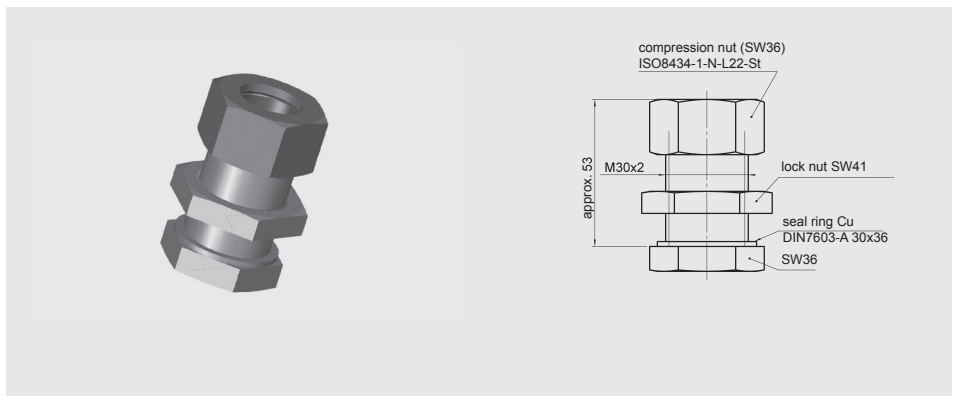

Part No.: 909640

Tank mounting sleeve , device-specific ETS 3000 (100 mm)

ZBM 19

Straight bulkhead union ISO 8434

Part No.: 908738

Note: Not suitable for ENS with 250 mm probe length

Connection accessories, device-specific ENS 3000

ZBM 20

Straight male stud coupling to ISO 8434

Part No.: 908739

ZBM 21 (Flow)

Mounting block for HLB 1300
for flow rates > 2 l/min
Part No.: 3244260

ZBM 23 (Low Flow)

Mounting block for HLB 1300
for flow rates from 0.5 .. 10 l/min
Part No.: 3299331