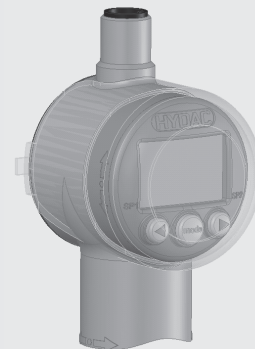

Part No.: 907818

Mounting accessories, device-specific
EDS 3000, ETS 3000, AS 3000, ENS 3000 and HNS 3000

ZBM 3000

Clamp for wall-mounting
 - screw-type fitting -

(Material of lower section:
 TPE Santoprene 10187;
 Material of top section:
 Steel strip DIN 95381-1.4571)

Part No.: 3184630

ZBM 3100

Clamp for wall-mounting
 - weld-type fitting -

(Material of welding bridge:
 QSTE340TM, zinc coating
 EN 12329 FE/ZN8/B;
 Material of lower section:
 TPE Santoprene 10187;
 Material of top section:
 Steel strip DIN 95381-1.4571)

Part No.: 3184632

ZBM 3200

Splash guard

(Material:
 Elastollan S60 A15 SPF 000)

Part No.: 3201919

**Mounting accessories, device-specific
EDS 300, ETS 300**

ZBM 300

Clamp for wall-mounting
- screw-type fitting -
(Material polypropylene)
Part No.: 906385

ZBM 310

Clamp for wall-mounting
- weld-type fitting -
(Material polypropylene,
aluminium AlSi12, steel)
Part No.: 6011511

Vibration mounts

Part No.: 257492

Mounting accessories, device-specific EDS 1700, ETS 1700