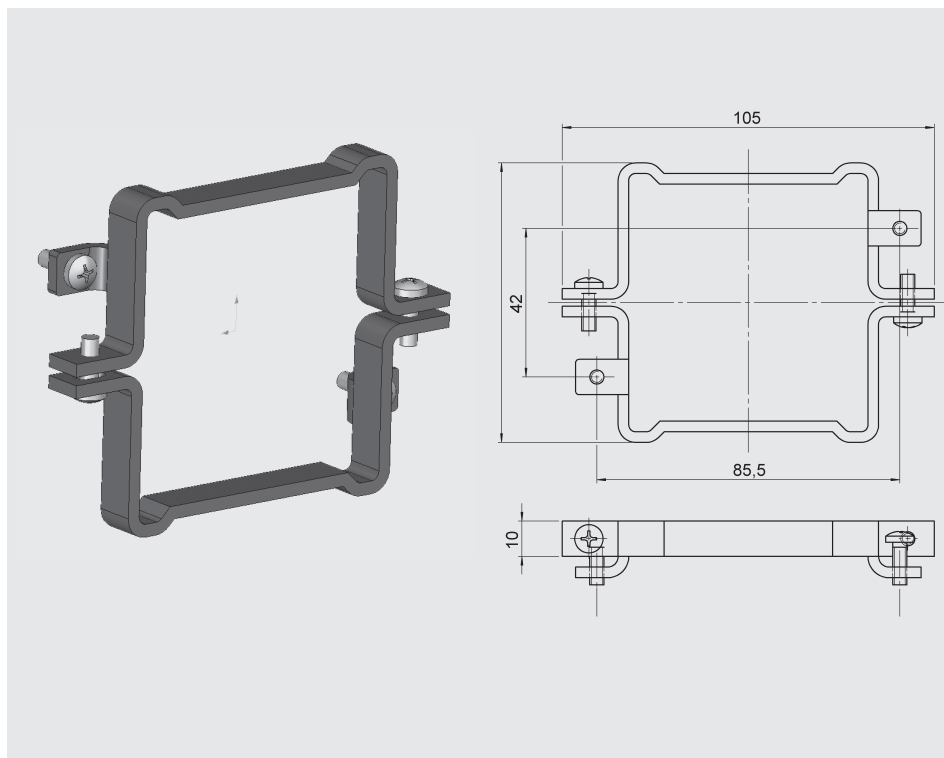

Part No.: 3184630

ZBM 3100

Clamp for wall-mounting
 - weld-type fitting -

(Material of welding bridge:
 QSTE340TM, zinc coating
 EN 12329 FE/ZN8/B;
 Material of lower section:
 TPE Santoprene 10187;
 Material of top section:
 Steel strip DIN 95381-1.4571)

ZBM 310

Clamp for wall-mounting
- weld-type fitting -
(Material polypropylene,
aluminium AlSi12, steel)
Part No.: 6011511

Vibration mounts

Part No.: 257492

Mounting accessories, device-specific EDS 1700, ETS 1700

Mounting kit EDS 601

- for front panel mounting-
(St4K32 DIN 1544)

Part No.: 905404

Mounting accessories, device-specific EDS 601

Protective sleeve for tank-mounting

(Material CuZn39Pb3 - DIN 1763, electro-nickel-plated)