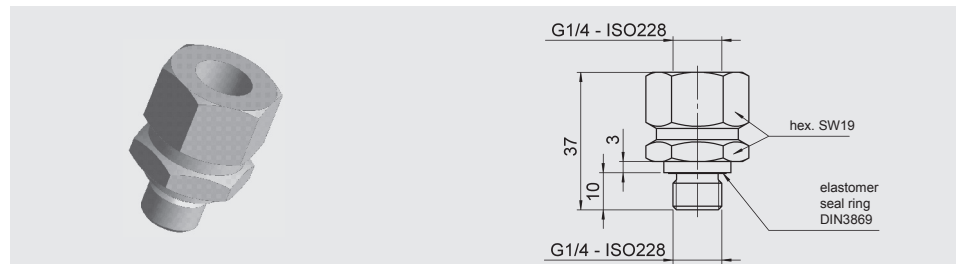

Единый адрес для всех регионов: hcd@nt-rt.ru || www.hydac.nt-rt.ru

Mechanical Accessories

Connection accessories for pressure sensors

ZBM 01

Adapter female thread G1/4 – male thread G1/2 B, DIN EN 837-1

Part No.: 257276

ZBM 02

Adapter female thread G1/4 – male thread G1/2 A, DIN 3852

Part No.: 257277

ZBM 13

Adapter female thread G1/4 - male thread G1/4 A, with orifice 0.5 mm

Part No.: 906968

ZBM 14

Adapter female thread G1/4 - male thread G1/4 (rotating)

Part No.: 907818

Mounting accessories, device-specific
EDS 3000, ETS 3000, AS 3000, ENS 3000 and HNS 3000

ZBM 3000

Clamp for wall-mounting
 - screw-type fitting -

(Material of lower section:
 TPE Santoprene 10187;
 Material of top section:
 Steel strip DIN 95381-1.4571)

Part No.: 3184630

ZBM 3100

Clamp for wall-mounting
 - weld-type fitting -

(Material of welding bridge:
 QSTE340TM, zinc coating
 EN 12329 FE/ZN8/B;
 Material of lower section:
 TPE Santoprene 10187;
 Material of top section:
 Steel strip DIN 95381-1.4571)