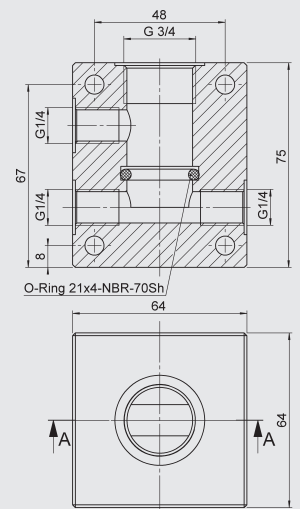

Part No.: 909640

Tank mounting sleeve , device-specific ETS 3000 (100 mm)

ZBM 19

Straight bulkhead union ISO 8434

Part No.: 908738

Note: Not suitable for ENS with 250 mm probe length

Connection accessories, device-specific ENS 3000

ZBM 20

Straight male stud coupling to ISO 8434

Part No.: 908739

ZBM 21 (Flow)

Mounting block for HLB 1300
for flow rates > 2 l/min
Part No.: 3244260

ZBM 23 (Low Flow)

Mounting block for HLB 1300
for flow rates from 0.5 .. 10 l/min
Part No.: 3299331