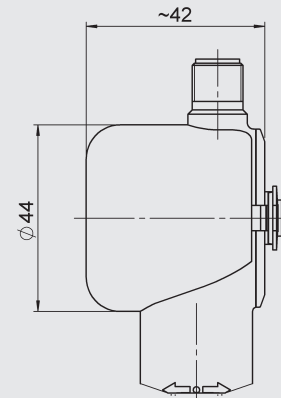

ZBM 3200

Splash guard

(Material:
Elastollan S60 A15 SPF 000)

Part No.: 3201919