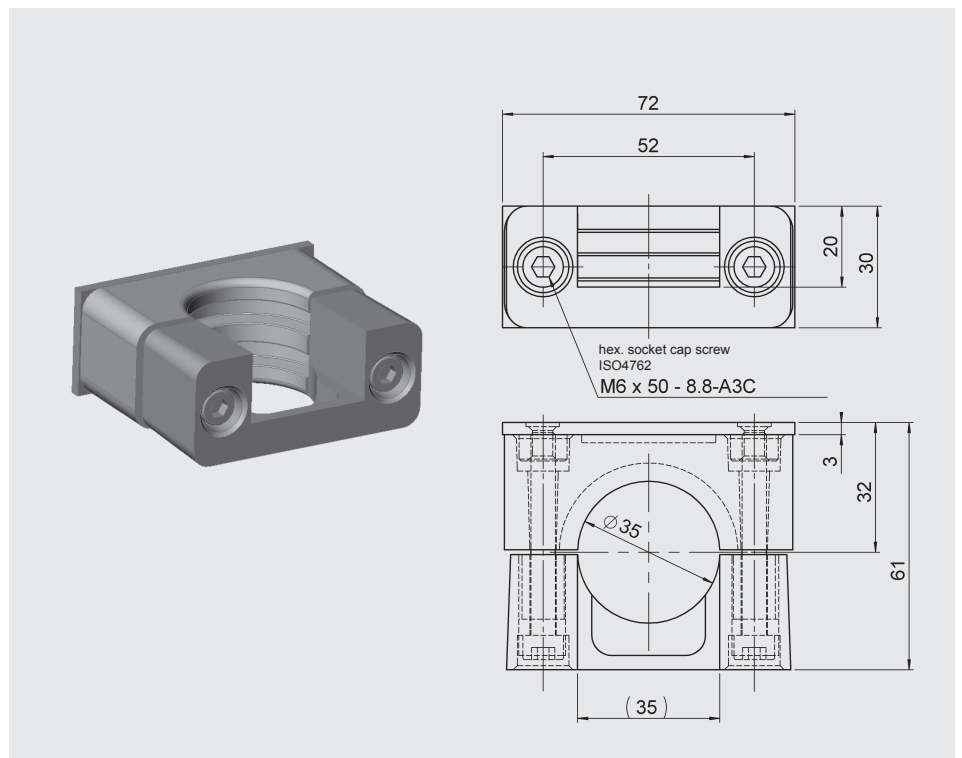

ZBM 310

Clamp for wall-mounting
- weld-type fitting -
(Material polypropylene,
aluminium AlSi12, steel)
Part No.: 6011511