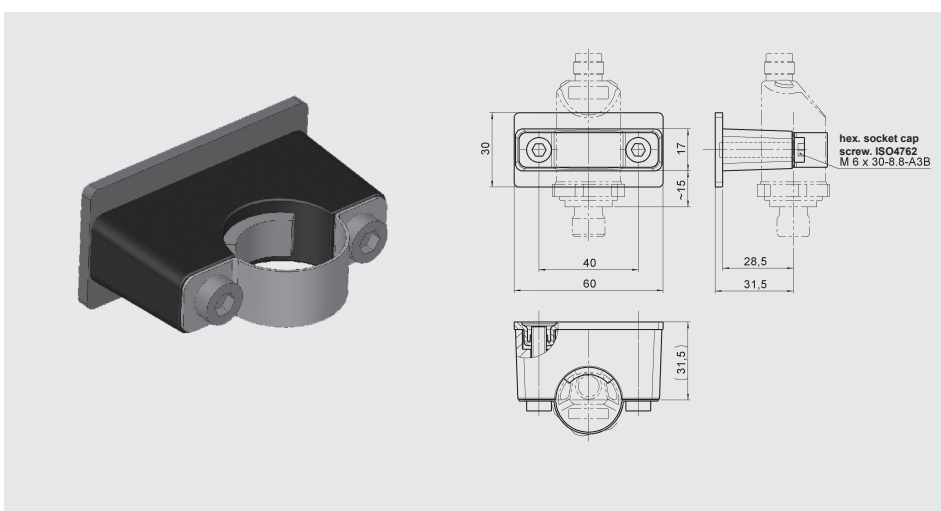

Архангельск (8182)63-90-72
Астана +7(7172)727-132
Белгород (4722)40-23-64
Брянск (4832)59-03-52
Владивосток (423)249-28-31
Волгоград (844)278-03-48
Вологда (8172)26-41-59
Воронеж (473)204-51-73
Екатеринбург (343)384-55-89
Иваново (4932)77-34-06
Ижевск (3412)26-03-58
Казань (843)206-01-48

Калининград (4012)72-03-81
Калуга (4842)92-23-67
Кемерово (3842)65-04-62
Киров (8332)68-02-04
Краснодар (861)203-40-90
Красноярск (391)204-63-61
Курск (4712)77-13-04
Липецк (4742)52-20-81
Магнитогорск (3519)55-03-13
Москва (495)268-04-70
Мурманск (8152)59-64-93
Набережные Челны (8552)20-53-41

Нижний Новгород (831)429-08-12
Новокузнецк (3843)20-46-81
Новосибирск (383)227-86-73
Орел (4862)44-53-42
Оренбург (3532)37-68-04
Пенза (8412)22-31-16
Пермь (342)205-81-47
Ростов-на-Дону (863)308-18-15
Рязань (4912)46-61-64
Самара (846)206-03-16
Санкт-Петербург (812)309-46-40
Саратов (845)249-38-78

Смоленск (4812)29-41-54
Сочи (862)225-72-31
Ставрополь (8652)20-65-13
Тверь (4822)63-31-35
Томск (3822)98-41-53
Тула (4872)74-02-29
Тюмень (3452)66-21-18
Ульяновск (8422)24-23-59
Уфа (347)229-48-12
Челябинск (351)202-03-61
Череповец (8202)49-02-64
Ярославль (4852)69-52-93

Единый адрес для всех регионов: hcd@nt-rt.ru || www.hydac.nt-rt.ru