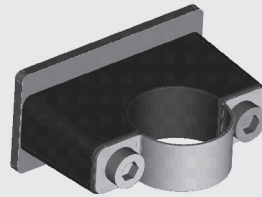

Part No.: 907818

Mounting accessories, device-specific
EDS 3000, ETS 3000, AS 3000, ENS 3000 and HNS 3000

ZBM 3000

Clamp for wall-mounting
 - screw-type fitting -

(Material of lower section:
 TPE Santoprene 10187;
 Material of top section:
 Steel strip DIN 95381-1.4571)

Part No.: 3184630

ZBM 3100

Clamp for wall-mounting
 - weld-type fitting -

(Material of welding bridge:
 QSTE340TM, zinc coating
 EN 12329 FE/ZN8/B;
 Material of lower section:
 TPE Santoprene 10187;
 Material of top section:
 Steel strip DIN 95381-1.4571)

Part No.: 3184632

ZBM 3200

Splash guard

(Material:
 Elastollan S60 A15 SPF 000)

Part No.: 3201919

**Mounting accessories, device-specific
EDS 300, ETS 300**

ZBM 300

Clamp for wall-mounting
- screw-type fitting -
(Material polypropylene)
Part No.: 906385

ZBM 310

Clamp for wall-mounting
- weld-type fitting -
(Material polypropylene,
aluminium AlSi12, steel)
Part No.: 6011511

Vibration mounts

Part No.: 257492

Mounting accessories, device-specific EDS 1700, ETS 1700