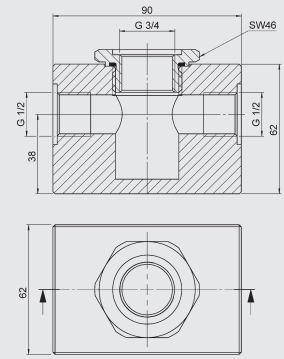

Part No.: 909640

Tank mounting sleeve , device-specific ETS 3000 (100 mm)

ZBM 19

Straight bulkhead union ISO 8434

Part No.: 908738

Note: Not suitable for ENS with 250 mm probe length

Connection accessories, device-specific ENS 3000

ZBM 20

Straight male stud coupling to ISO 8434

Part No.: 908739

ZBM 21 (Flow)

Mounting block for HLB 1300
for flow rates > 2 l/min
Part No.: 3244260

ZBM 23 (Low Flow)

Mounting block for HLB 1300
for flow rates from 0.5 .. 10 l/min
Part No.: 3299331