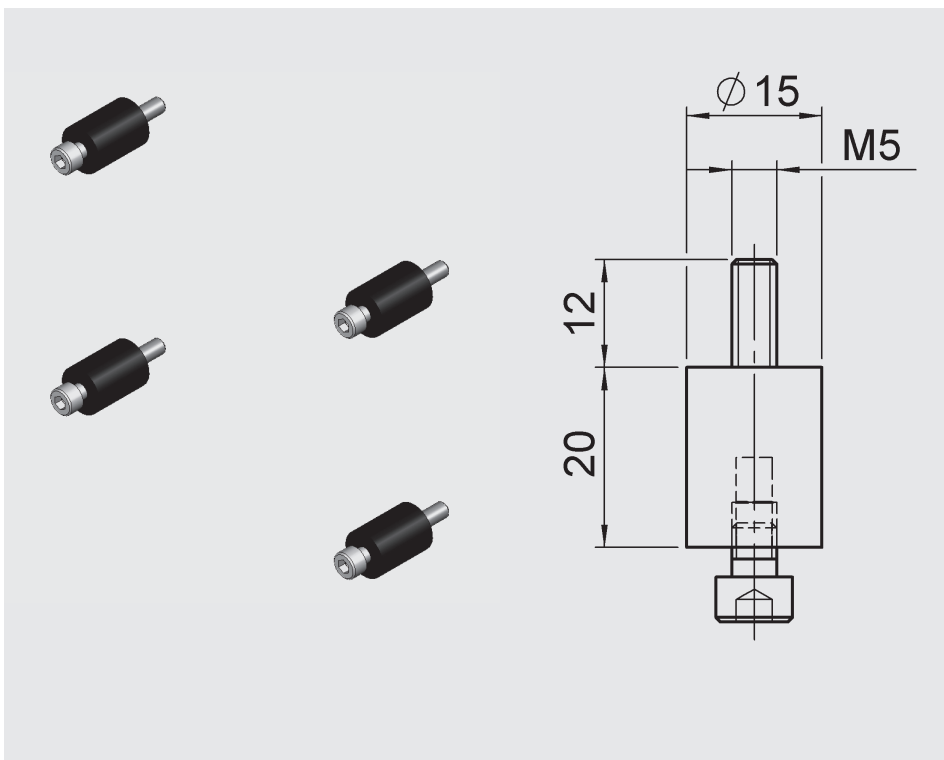

ZBM 310

Clamp for wall-mounting
- weld-type fitting -
(Material polypropylene,
aluminium AlSi12, steel)
Part No.: 6011511

Vibration mounts

Part No.: 257492

Mounting accessories, device-specific EDS 1700, ETS 1700

Mounting kit EDS 601

- for front panel mounting-
(St4K32 DIN 1544)

Part No.: 905404

Mounting accessories, device-specific EDS 601

Protective sleeve for tank-mounting

(Material CuZn39Pb3 - DIN 1763, electro-nickel-plated)

Part No.: 909640

Tank mounting sleeve , device-specific ETS 3000 (100 mm)

ZBM 19

Straight bulkhead union ISO 8434

Part No.: 908738

Note: Not suitable for ENS with 250 mm probe length

Connection accessories, device-specific ENS 3000