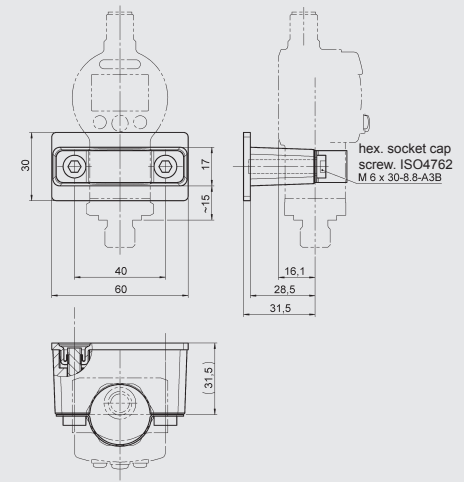

ZBM 3100

Clamp for wall-mounting
- weld-type fitting -

(Material of welding bridge:
QSTE340TM, zinc coating
EN 12329 FE/ZN8/B;
Material of lower section:
TPE Santoprene 10187;
Material of top section:
Steel strip DIN 95381-1.4571)

Part No.: 3184632