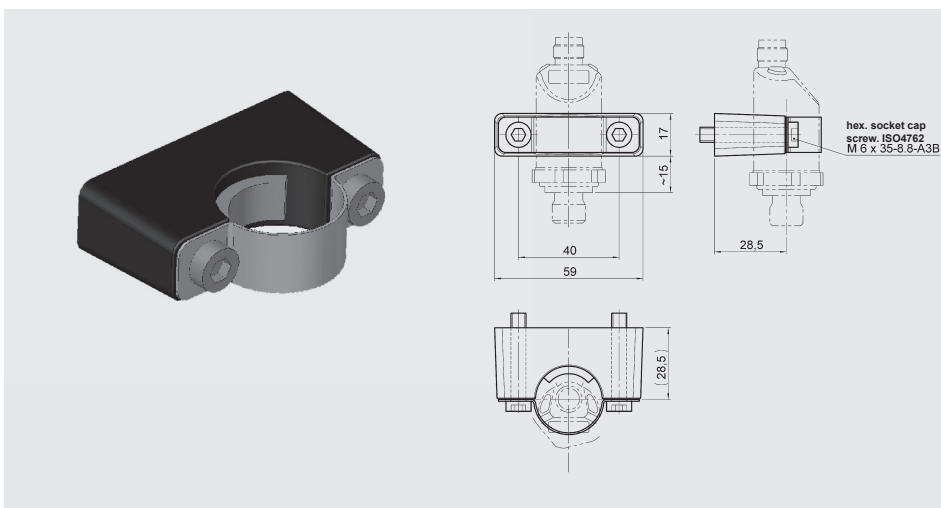

ZBM 22

Mounting block for AquaSensor
AS 1000 and AS 3000
Part No.: 3248511

Mounting block, device-specific HLB 1300

Connection accessories, device-specific AS 1000, AS 3000

ZBM 8000

Clamp for wall-mounting
- screw-type fitting -

(Material of lower section:
TPE Santoprene 10187;
Material of top section:
Steel strip DIN 95381-1.4571)

Part No.: 3546755

Mounting accessories, device-specific EDS 8000, HDA 8000; EDS 810

ZBM 8100

Clamp for wall-mounting
- weld-type fitting -