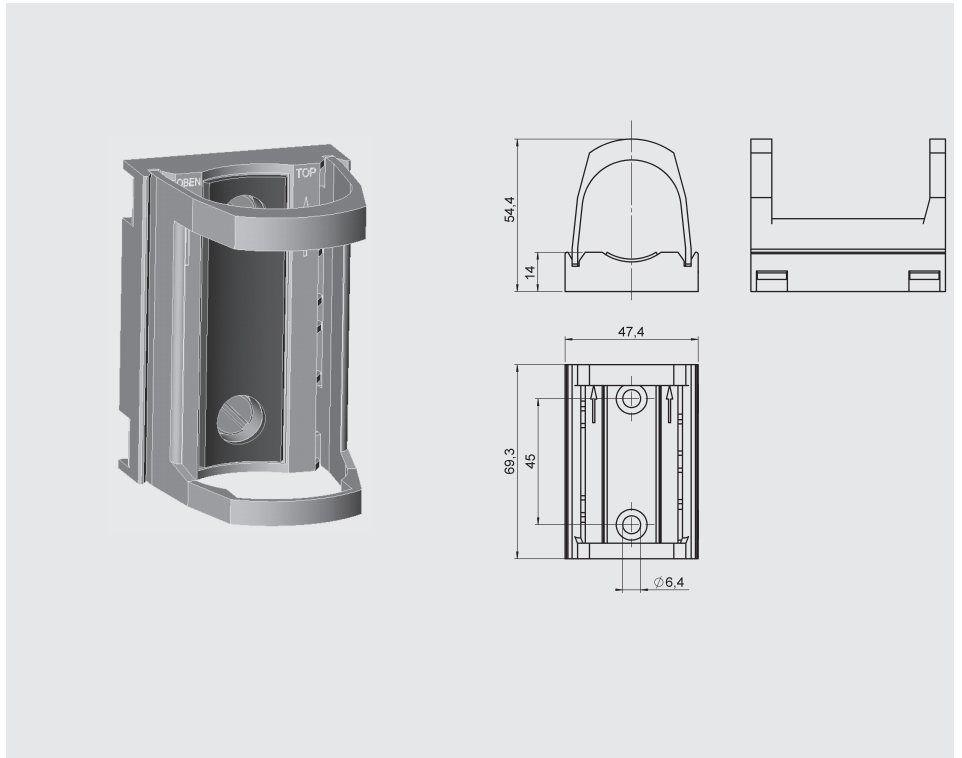

Part No.: 907818

Mounting accessories, device-specific
EDS 3000, ETS 3000, AS 3000, ENS 3000 and HNS 3000

ZBM 3000

Clamp for wall-mounting
 - screw-type fitting -

(Material of lower section:
 TPE Santoprene 10187;
 Material of top section:
 Steel strip DIN 95381-1.4571)

Part No.: 3184630

ZBM 3100

Clamp for wall-mounting
 - weld-type fitting -

(Material of welding bridge:
 QSTE340TM, zinc coating
 EN 12329 FE/ZN8/B;
 Material of lower section:
 TPE Santoprene 10187;
 Material of top section:
 Steel strip DIN 95381-1.4571)

Part No.: 3184632

ZBM 3200

Splash guard

(Material:
 Elastollan S60 A15 SPF 000)

Part No.: 3201919

**Mounting accessories, device-specific
EDS 300, ETS 300**

ZBM 300

Clamp for wall-mounting
- screw-type fitting -
(Material polypropylene)
Part No.: 906385

ZBM 310

Clamp for wall-mounting
- weld-type fitting -
(Material polypropylene,
aluminium AlSi12, steel)
Part No.: 6011511

Vibration mounts

Part No.: 257492

Mounting accessories, device-specific EDS 1700, ETS 1700