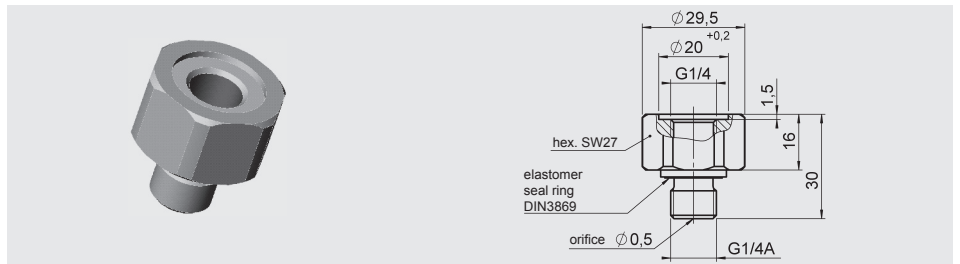

ZBM 02

Adapter female thread G1/4 – male thread G1/2 A, DIN 3852

Part No.: 257277

ZBM 13

Adapter female thread G1/4 - male thread G1/4 A, with orifice 0.5 mm

Part No.: 906968

ZBM 14

Adapter female thread G1/4 - male thread G1/4 (rotating)

Part No.: 907818

Mounting accessories, device-specific
EDS 3000, ETS 3000, AS 3000, ENS 3000 and HNS 3000

ZBM 3000

Clamp for wall-mounting
 - screw-type fitting -

(Material of lower section:
 TPE Santoprene 10187;
 Material of top section:
 Steel strip DIN 95381-1.4571)

Part No.: 3184630

ZBM 3100

Clamp for wall-mounting
 - weld-type fitting -

(Material of welding bridge:
 QSTE340TM, zinc coating
 EN 12329 FE/ZN8/B;
 Material of lower section:
 TPE Santoprene 10187;
 Material of top section:
 Steel strip DIN 95381-1.4571)